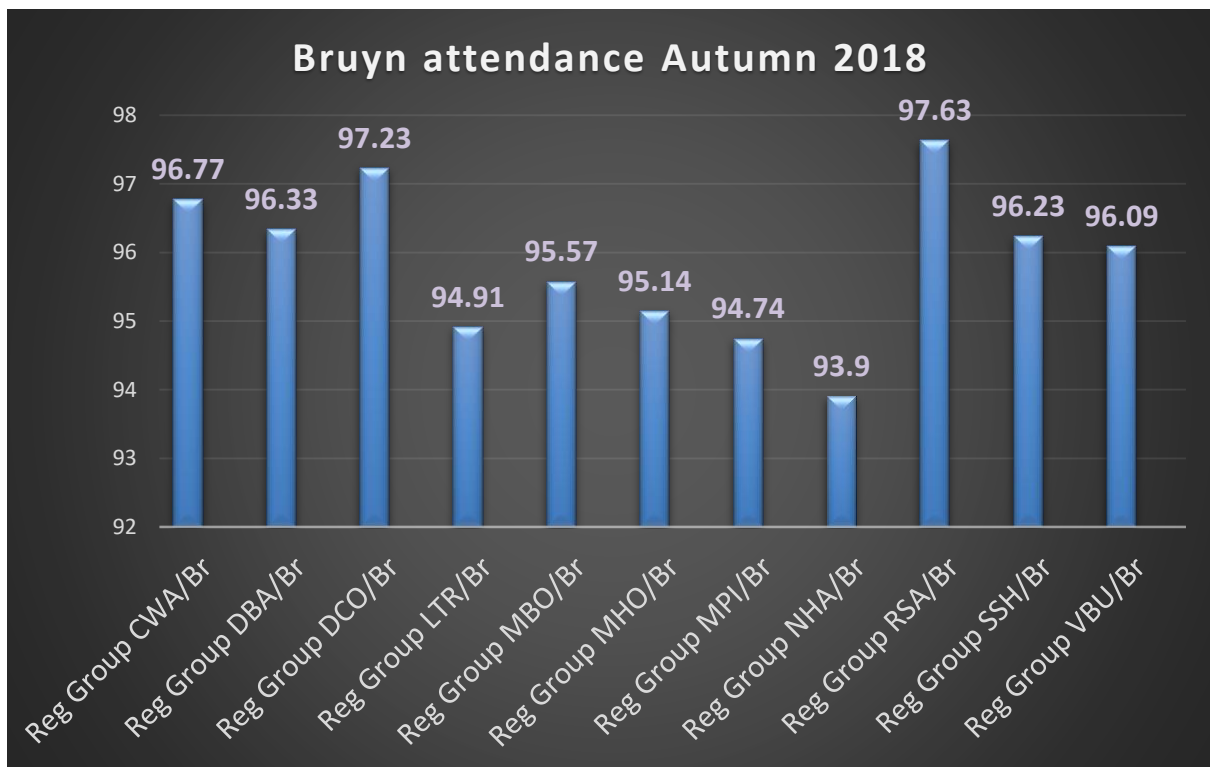

## Attendance

Congratulations to all the Bruyn students who have achieved excellent attendance this term. All of our tutor groups have attendance levels that are good or better and Bruyn House remains in the top place when it comes to overall attendance. Each tutor group's attendance is detailed below and this term Mrs Sandhu's group are the winners with a grand total of 97.63% overall attendance. Well done to all.